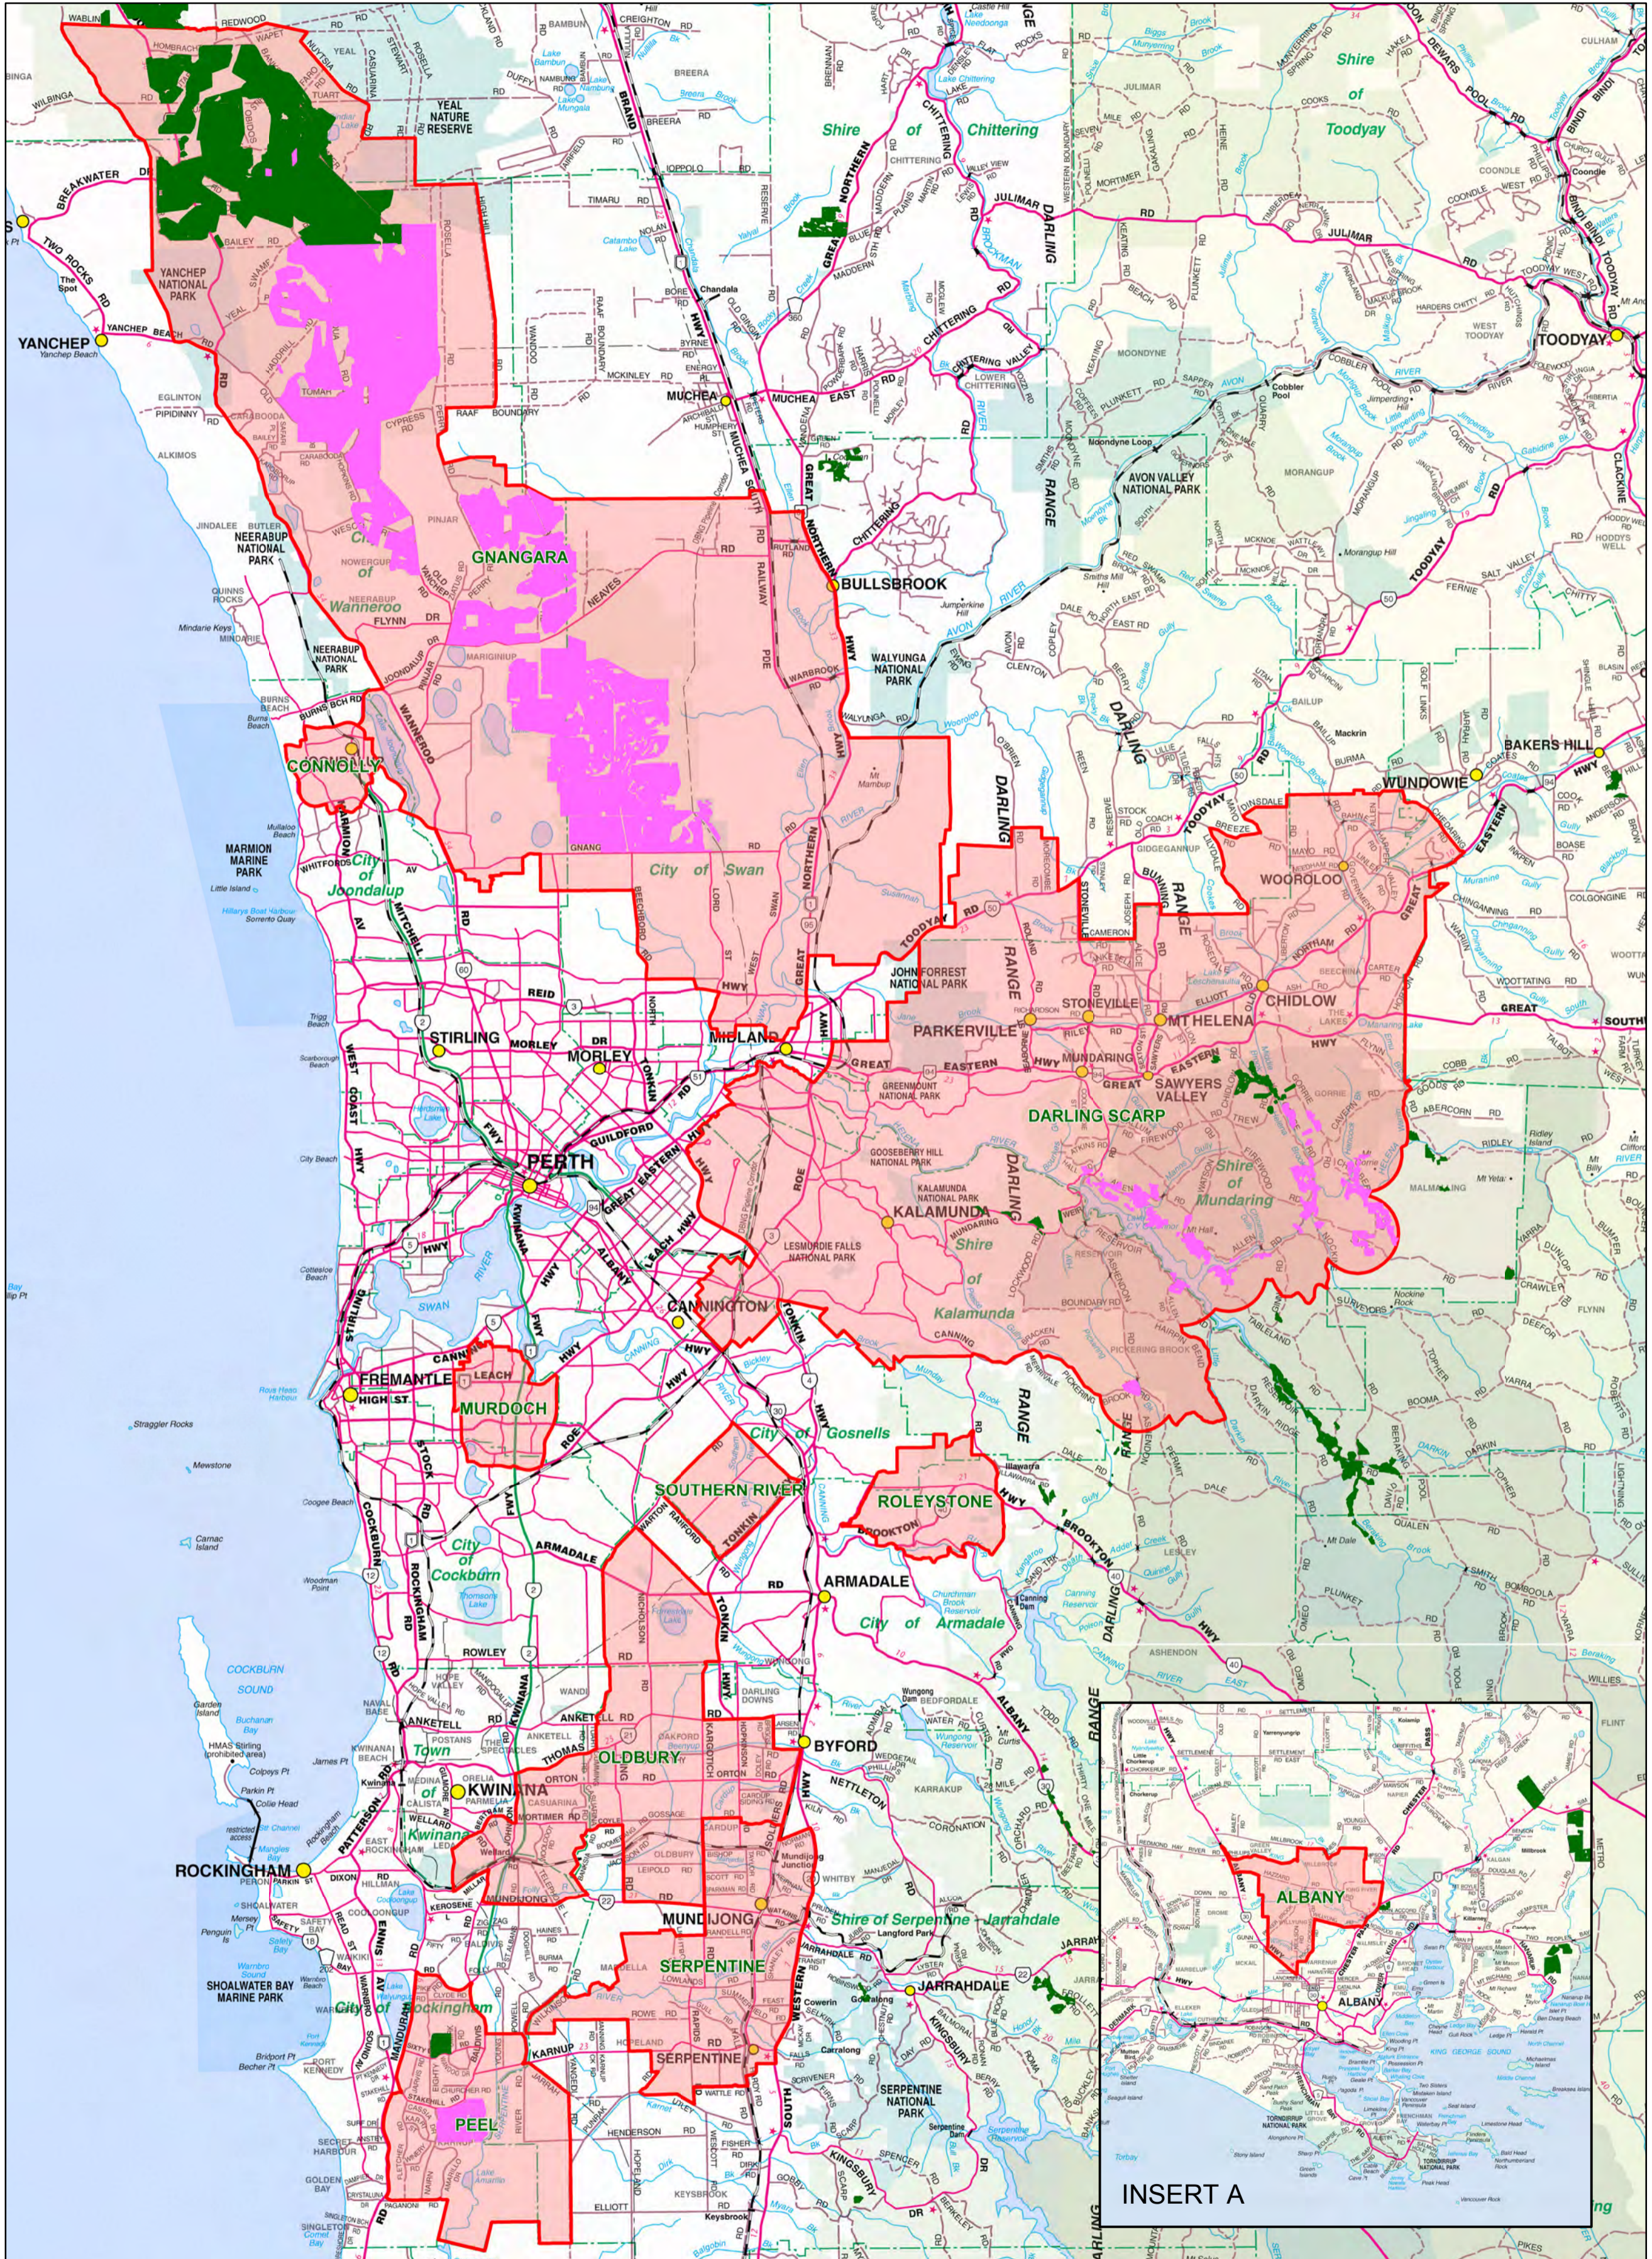

EUROPEAN HOUSE BORER OVERVIEW OF RESTRICTED MOVEMENT ZONES UPDATED MAY 2011

Legend

- EHB RESTRICTED MOVEMENT ZONE
- EHB AFFECTED PLANTATIONS
- NOT AFFECTED PINE PLANTATIONS

REFERENCE

Projection: Transverse Mercator
 Datum: Geocentric Datum of Australia 1994
 Grid: Map Grid of Australia Zone 50
 Source Data: Base map - Landgate Traveller's Atlas
 supplied by the Western Australian Land Information
 Authority, 2006.